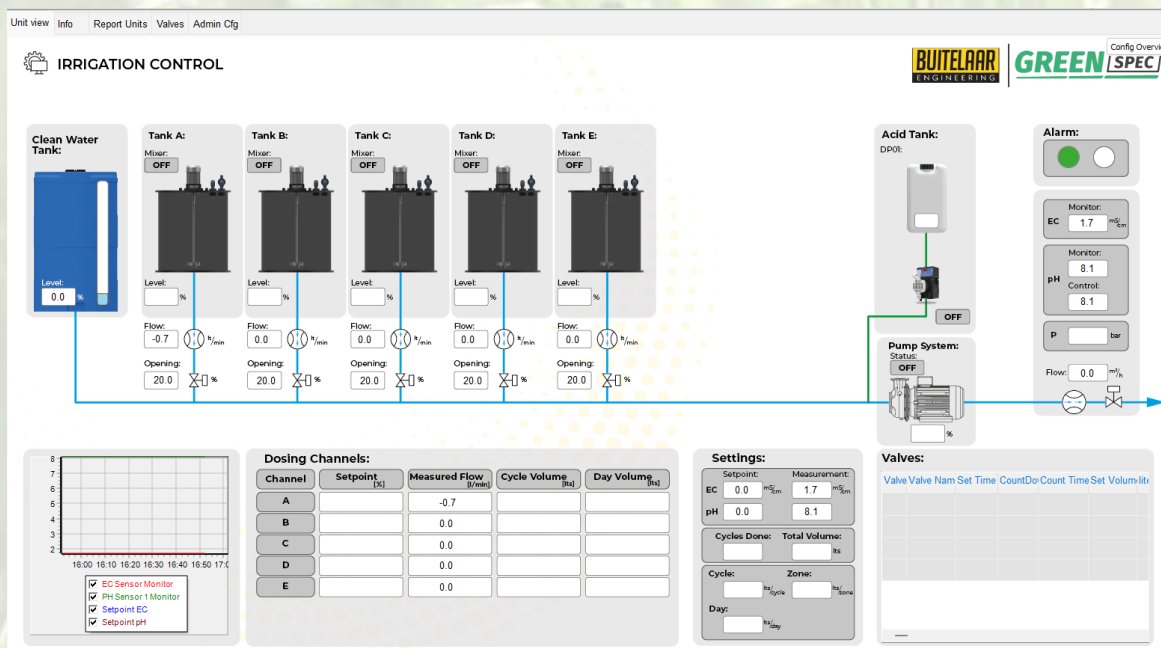

IC Mode 10 fertilizer Unit

The IC Mode 10 fertilizer unit is a compact, modular irrigation and fertilization unit, ideal for indoor cultivation setups. Its design prioritizes ease of transport and installation in confined spaces, with the flexibility to expand up to 7 fertilizer dosing channels plus an acid dosing channel. The unit is constructed on a stainless steel skid and features a stainless-steel panel with an integrated touch screen panel PC, providing a user-friendly interface for seamless operation.

Powered by a Greenspec Computer (Dutch brand), the unit provides advanced automation options, controlling pump operations, irrigation flow, and independent dosing channels. With fertilization receipts and EC / Ph dosing system optimal water and nutrient delivery for enhanced crop yields.

Additionally, the system includes Climate Control capabilities, such as managing CO₂ levels, temperature, humidity, and lighting, offering complete environmental control for optimal plant growth.

All data is stored on the Greespec computer and has graphical representation. The Greenspec computer can be remote controlled.